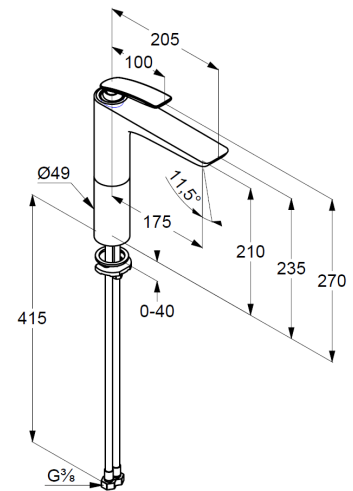

single lever basin mixer for washbowls

Ref.: 522960575

washbowl mixer

single lever mixer

1-hole mounted

solid lever, metal

aerator, S-Pointer M24 PCA

ceramic cartridge with hot water safety device

flow rate at 3 bar 5 l/min.

flexible hoses G3/8 DVGW approved

fixed spout

without pop up waste

EU taxonomy: max. 6 l/min. -

Substantial Contribution (SC) possible

Produktabbildung/ Product picture

Maßzeichnung/ Dimensional drawing