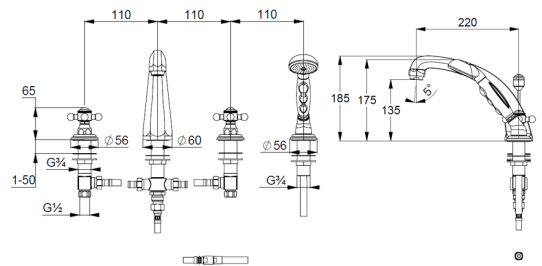

Maßzeichnung/ Dimensional drawing