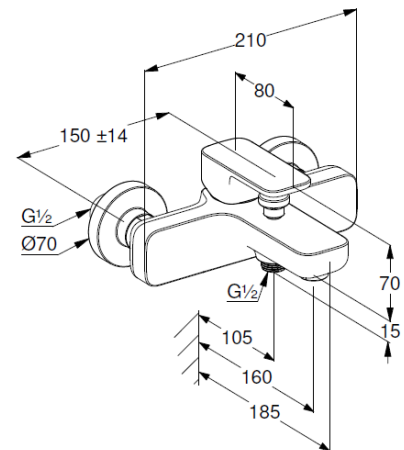

aerator M24

protected against back flow

shower outlet G1/2

ceramic cartridge with hot water safety device

flow rate bath at 3 bar 20 l/min.

flow rate shower at 3 bar 18 l/min.

S-unions G1/2 x G3/4

Produktabbildung/ Product picture

Maßzeichnung/ Dimensional drawing

Durchfluss/ Flow rate