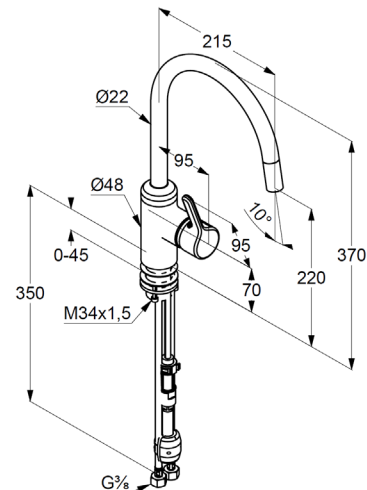

Technische Daten/ Technical Data

KLUDI BINGO STAR
kitchen faucet
DN 15

Ref.: 428510578

Finishes:
05 chrome

Product description
Manufacturer KLUDI GmbH & Co. KG
Typ: KLUDI BINGO STAR
kitchen faucet
Ref.: 428510578

kitchen faucet
single lever mixer
extractable spout
1-hole mounted
solid lever, metal
lateral actuation
aerator M16,5 PCA laminar
protected against back flow
ceramic cartridge with hot water safety device
flow rate at 3 bar 10 l/min.
swivel spout (230°)
flexible hoses G3/8 DVGW approved
shank-fixing
extractable hoses M15 x 1500mm

Produktabbildung/ Product picture

Maßzeichnung/ Dimensional drawing

Durchfluss/ Flow rate