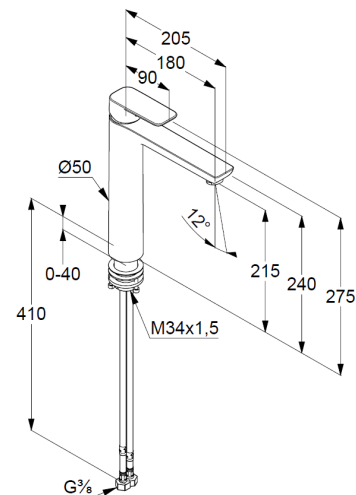

single lever basin mixer, 215mm for washbowls

Ref.: 402963975

washbowl mixer

single lever mixer

1-hole mounted

solid lever, metal

aerator, S-Pointer M24 PCA

ceramic cartridge with hot water safety device

flow rate at 3 bar 5 l/min.

fixed spout

flexible hoses G3/8 DVGW approved

shank-fixing

without pop up waste

EU taxonomy: max. 6 l/min. -

Substantial Contribution (SC) possible

Produktabbildung/ Product picture

Maßzeichnung/ Dimensional drawing

Durchfluss/ Flow rate