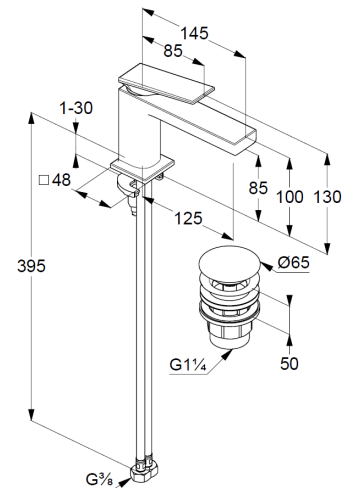

Technische Daten/ Technical Data

KLUDI DECUS, SmartStart
single lever basin mixer 85
DN 15

Ref.: 542675375

Finishes:
53 matt white

Product description
Manufacturer KLUDI GmbH & Co. KG
Typ: KLUDI DECUS, SmartStart
single lever basin mixer 85
Ref.: 542675375

basin mixer
single lever mixer
1-hole mounted
solid lever, metal
aerator, S-Pointer M18,5 PCA
ceramic cartridge with hot water safety device
middle position cold water
flow rate at 3 bar 4,5 l/min.
flexible hoses G3/8 DVGW approved
rapid installation set
push open waste G1 1/4
for washbasin with overflow
EU taxonomy: max. 6 l/min. -
Substantial Contribution (SC) possible

Produktabbildung/ Product picture

Maßzeichnung/ Dimensional drawing

Durchfluss/ Flow rate