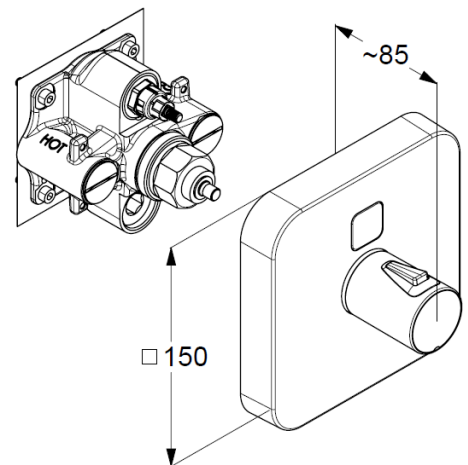

### KLUDI PUSH

concealed thermostatic shower mixer  
trim set without pre-installation set  
PN 10

Ref.:  
389010538

Finishes:  
05 chrom

### Product description

Manufacturer KLUDI GmbH & Co. KG  
Typ: KLUDI PUSH  
concealed thermostatic shower mixer  
trim set without pre-installation set  
Ref.: 389010538

concealed thermostatic shower mixer  
on-off with push button  
1 Function  
trim set without pre-installation set  
pre installation set KLUDI FLEXX.BOXX Art. Nr. 88011  
in -wall-installation  
trim set with functional unit  
vertical wall mounted  
temperature handle with hotwater safety  
flow rate at 3 bar 28 l/ min.  
with integrated back flow preventer

Product picture

Dimensional drawing

Flow rate diagram