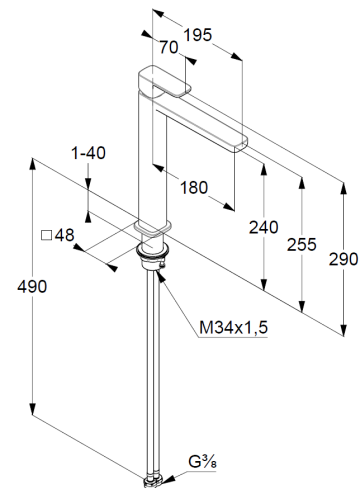

ceramic cartridge with hot water safety device

flow rate at 3 bar 4,5 l/ min.

fixed spout

flexible hoses G3,8 DVGW approved

shank-fixing

without pop up waste

EU taxonomy: max. 6 l/min. -

Substantial Contribution (SC) possible

Produktabbildung/ Product picture

Maßzeichnung/ Dimensional drawing

Durchfluss/ Flow rate